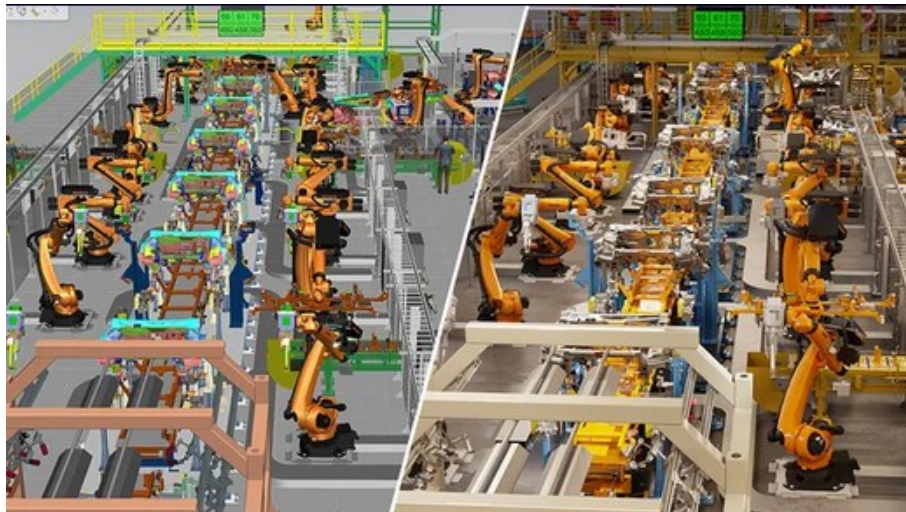

## Bachelor Thesis / Master Thesis

**Investigating the potential of the Industrial Metaverse  
within the scope of logistics engineering****Vision of the Industrial Metaverse**

The vision of the industrial metaverse is to create a constantly virtual world that mirrors real-world infrastructures such as machines, factories, buildings, cities, networks, and transportation systems. The aim is to change the way problems are approached by enabling rapid identification, analysis and resolution, often before problems even arise. This virtual space should enable a high level of collaboration, so that people from different parts of the world can work together as if they were in the same place.<sup>1</sup>

Figure 1: One of the requirements of the industrial metaverse is the realization of photorealistic, physics-based and real-time capable digital twins.<sup>2</sup>

**Tasks**

The task of the thesis is to carry out a systematic analysis of the extent to which the industrial metaverse already exists in areas of logistics. The following topics (among others) will be addressed: